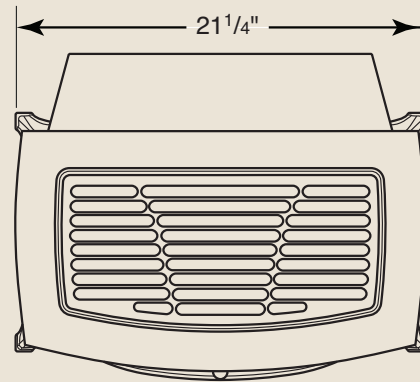

A Brand of Monessen Hearth Systems Co.
149 Cleveland Drive, Paris, Kentucky 40361

www.monessenhearth.com

To avoid personal injury or property damage, the product described by this brochure must be installed, operated and maintained in strict compliance with the instructions packaged with the product and all applicable building or fire codes. Contact local building or fire officials about restrictions and installation inspection requirements. All photographs and drawings on this brochure are for illustrative purposes only and are not intended for, nor should they be used as a substitute for the instructions packaged with the unit. Appearance and specifications of the product are subject to change without notice. © 2009 Monessen Hearth Systems Co.