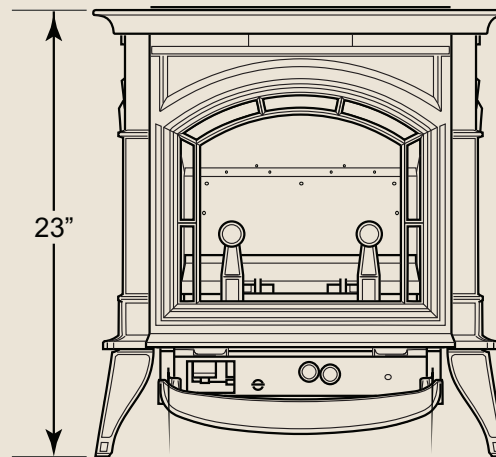

A Brand of Monessen Hearth Systems Co.
149 Cleveland Drive, Paris, Kentucky 40361

www.monessenhearth.com

To avoid personal injury or property damage, the product described by this brochure must be installed, operated and maintained in strict compliance with the instructions packaged with the product and all applicable building or fire codes. Contact local building or fire officials about restrictions and installation inspection requirements. All photographs and drawings on this brochure are for illustrative purposes only and are not intended for, nor should they be used as a substitute for the instructions packaged with the unit. Appearance and specifications of the product are subject to change without notice. © 2009 Monessen Hearth Systems Co.