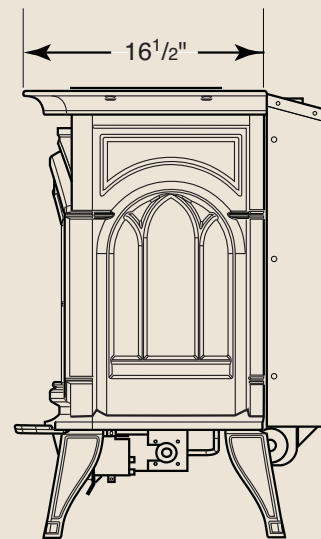

A Brand of Monessen Hearth Systems Co.
149 Cleveland Drive, Paris, Kentucky 40361

www.monessenhearth.com

To avoid personal injury or property damage, the product described by this brochure must be installed, operated and maintained in strict compliance with the instructions packaged with the product and all applicable building or fire codes. Contact local building or fire officials about restrictions and installation inspection requirements. All photographs and drawings on this brochure are for illustrative purposes only and are not intended for, nor should they be used as a substitute for the instructions packaged with the unit. Appearance and specifications of the product are subject to change without notice. © 2009 Monessen Hearth Systems Co.