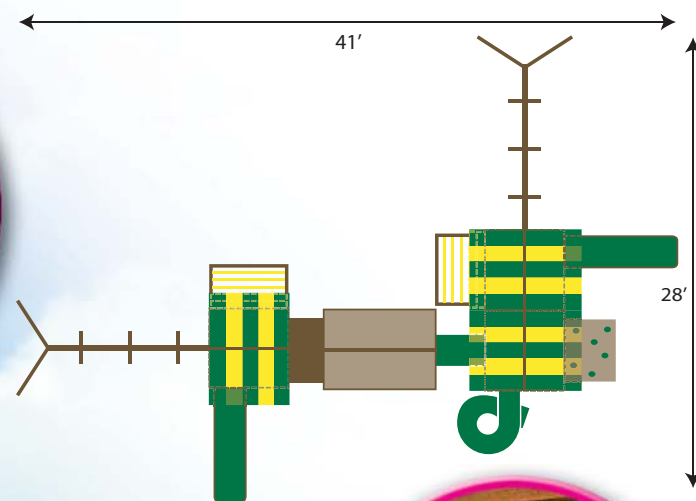

Green Crawl Tube

2 Green Binoculars

Two Yellow Deluxe Ship's Wheels

Green Gym Ring/ Trapeze Bar Combo

Two 3-position 4x6 Swing Beams with Commercial Swing Hangers

4 Pairs of Yellow Safety Grab Handles

Deluxe Rock Climbing Wall