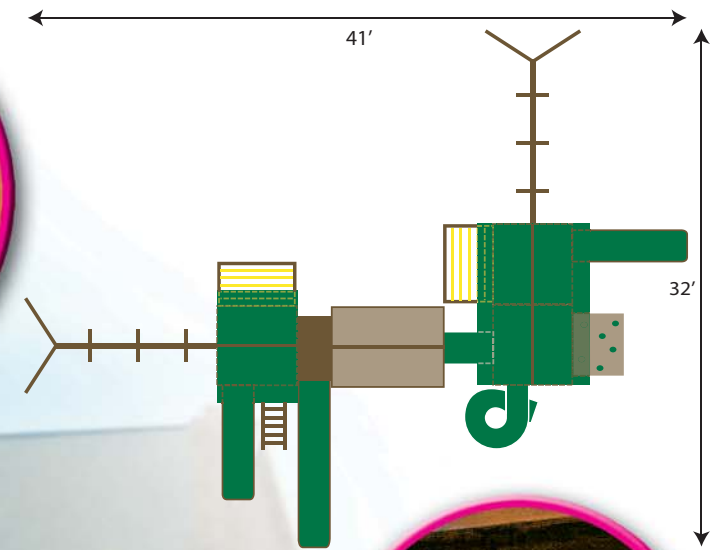

IMAGINATION™

JUNGLE GYM

With green tent tops, green wave slides, 14' green scoop slide, green spiral slide, wood step ladder, and picnic table.

Tree House with Wood Roof, Chimney, and Front Porch

14' Green Commercial-Grade Double-Wall Scoop Slide

Wood Step Ladder Rungs for easier access—6-inch wide steps for sure footing

Green Gym Ring/ Trapeze Bar Combo

(Photo inset shows activities not visible in main photo.)

Monkey Bars and Extra Wide Access Ladders with Yellow Powder Coated Steel Ladder Rungs

3-Chain Tire Swing (Chains feature protective coating)

4 Pairs of Yellow Safety Grab Handles

Deluxe Rock Climbing Wall

Built-in Picnic Table (Fits kids & adults)

Two Plastic Horse Gliders (So two kids can swing)

Two 10' Green Wave Slides

2 Green Binoculars

Green Crawl Tube

Two Yellow Deluxe Ship's Wheels

Green Spiral Slide

Two 3-position 4x6 Swing Beams with Commercial Swing Hangers

4 Green Sling Swings (Chains feature protective coating)