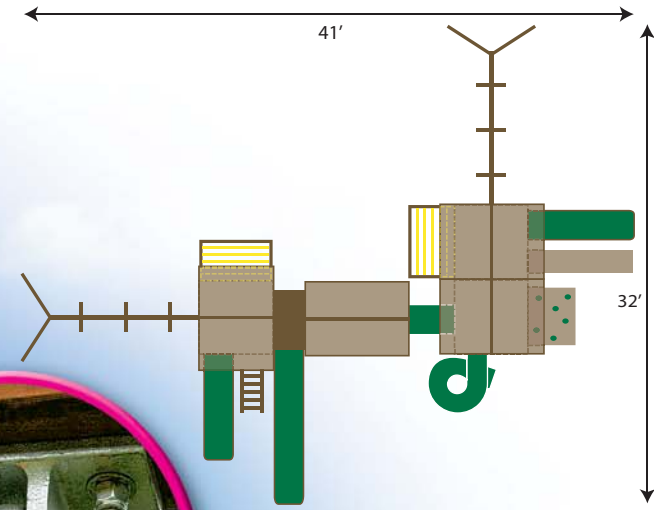

IMAGINATION™

JUNGLE GYM

With wood roofs, green wave slides, 14' green scoop slide, green spiral slide, wood step ladder, picnic table, deluxe sandbox, and gang plank.

Wood Step Ladder Rungs for easier access—6-inch wide steps for sure footing

14' Green Commercial-Grade Double-Wall Scoop Slide

Green Gym Ring/Trapeze Bar Combo

(Photo inset shows activities not visible in main photo.)

Monkey Bars and Extra Wide Access Ladders with Yellow Powder Coated Steel Ladder Rungs

Deluxe Sandbox

3-Chain Tire Swing (Chains feature protective coating)

Built-in Picnic Table (Fits kids and adults)

Gang Plank (1" Thick Rope Rails)

Tree House with Wood Roof, Chimney, and Front Porch

Green Crawl Tube

2 Green Binoculars

Two Yellow Deluxe Ship's Wheels

Two 3-position 4x6 Swing Beams with Commercial Swing Hangers

4 Green Sling Swings (Chains feature protective coating)

4 Pairs of Yellow Safety Grab Handles

Deluxe Rock Climbing Wall

Green Spiral Slide

Two Plastic Horse Gliders (So two kids can swing)

Two 10' Green Wave Slides