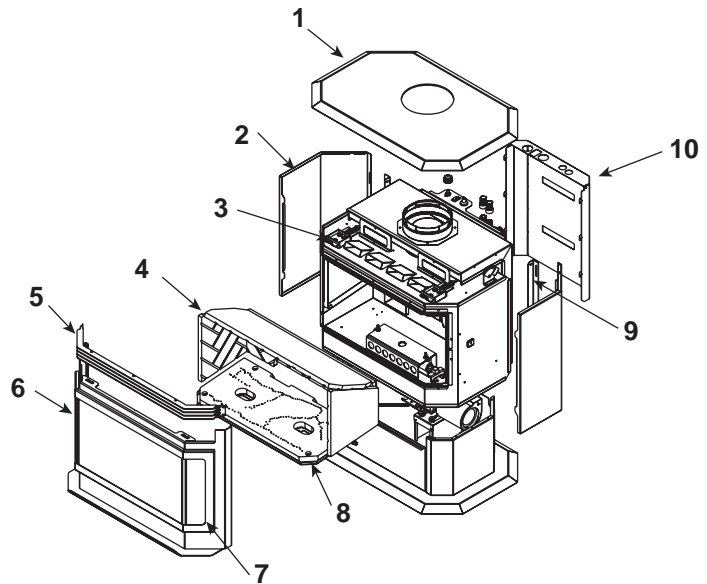

Log Set Assembly

IMPORTANT: THIS IS DATED INFORMATION. Parts must be ordered from a dealer or distributor. **Hearth and Home Technologies does not sell directly to consumers.** Provide model number and serial number when requesting service parts from your dealer or distributor.

**Stocked
at Depot**

ITEM	DESCRIPTION	COMMENTS	PART NUMBER	
	Log Set Assembly		7008-012	Y
1	Top Assembly	Pre SN 0021621084	SRV7003-010	
		Post SN 0021621084	7003-010	
2	Outer Skin	Pre SN 0021621084	SRV7003-117	
		Post SN 0021621084	7003-117	
3	Latch Assembly (Stationary)	Qty 2 req	7003-006	Y
4	Refractory Assembly		7008-002	
5	Grill Bar Assembly BLACK	Pre SN 0021621084	SRV7008-010	
		Post SN 0021621084	7008-010	
	Grill Bar Assembly	Gold	LVGRL-GD	
		Nickel	LVGRL-NL	
6	Door Assembly	Pre SN 0021621084	DOOR-HUDBAY	
		Post SN 0021621084	DOOR-HUDBAY-B	
	Gasket, Tadpole,	10 FT	842-5130	Y
	Glass Tape		832-0460	Y
7	Door Crown , BLACK	Pre SN 0021621084	SRV462-0150	
		Post SN 0021621084	462-0150	
	Door Crown	Gold	DC-BAY-GD	
		Nickel	DC-BAY-NL	
8	Burner Assembly		SRV7008-004	
9	Side Curtain Mount		479-0110	
10	Valve Cover	Pre SN 0021621084	SRV7003-119	
		Post SN 0021621084	7003-119