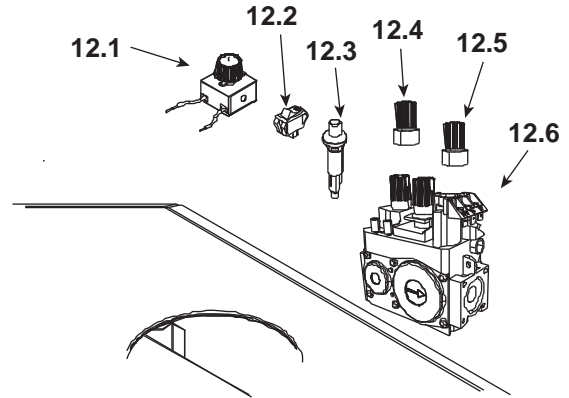

#12 Valve Components

IMPORTANT: THIS IS DATED INFORMATION. Parts must be ordered from a dealer or distributor. **Hearth and Home Technologies does not sell directly to consumers.** Provide model number and serial number when requesting service parts from your dealer or distributor.

Stocked
at Depot

ITEM	DESCRIPTION	COMMENTS	PART NUMBER		
11.1	Latch Assembly (Qty 2 reg)		7003-005	Y	
11.2	Blower		812-4900	Y	
	Blower Plate		457-0560		
	Blower Bracket		474-0210		
11.3	Pedestal Door	Pre SN 0021621084	SRV7003-107		
		Post SN 0021621084	7003-107		
11.4	Air Shutter Assembly		468-5060	Y	
11.5	Bulkhead		26457	Y	
11.6	Bulkhead Stop		474-0090		
11.7	Pilot Assembly		842-4940	Y	
11.8	Pilot Shield		PS-7008		
12.1	Speed Control		842-0370	Y	
			Knob	200-2041	Y
12.2	On/Off Rocker Switch		230-0730	Y	
12.3	Piezo Ignitor		291-513	Y	
12.4	Knob On/Off		571-534	Y	
12.5	Knob Hi/Lo		571-533	Y	
12.6	Valve NG		842-0240	Y	
	Valve LP		842-0230	Y	
	Valve Bracket		7003-118		

Additional service part numbers appear on following page.